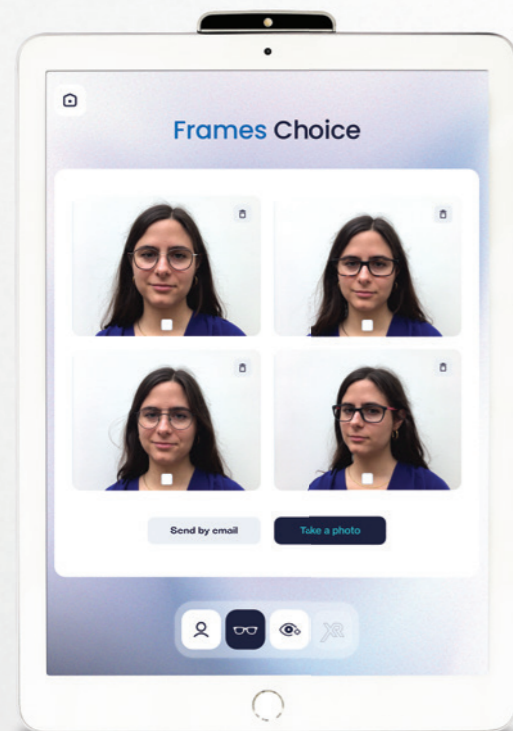

MEASUREMENTS MADE EASY

eye-ruler²

DIGITAL MEASUREMENTS ON IPAD

eye-ruler²

A UNIQUE COMBINATION OF THE LATEST TECHNOLOGIES

Eye-Ruler™ 2 is a compact iPad®-based measurements solution providing highly accurate centration parameters for entry-level to high-end lenses.

It also includes a frame comparison module enabling the ECP and client to choose the most adapted frame.

CHOOSE THE PERFECT FRAME FOR YOUR CLIENT

FRAME CHOICE

- Select and compare up to 4 frames.
- Send the pictures to your patient by email.

EASY-TO-USE & EFFICIENT MEASUREMENTS PROCESS

FAR VISION MEASUREMENTS

- Pupillary distances
- Fitting heights
- Segment heights for bifocals
- Eye-lens distance
- Pantoscopic tilt
- Wrap angle
- Frame dimensions
- Effective lens diameter

THE MOST COMPACT MEASUREMENT DEVICE

Eye-Ruler™ 2 is a compact device quick and easy to install, fitting most of the latest generation iPads and easy to use.

QUICK & EASY TO INSTALL

WIDE COMPATIBILITY WITH IPAD®