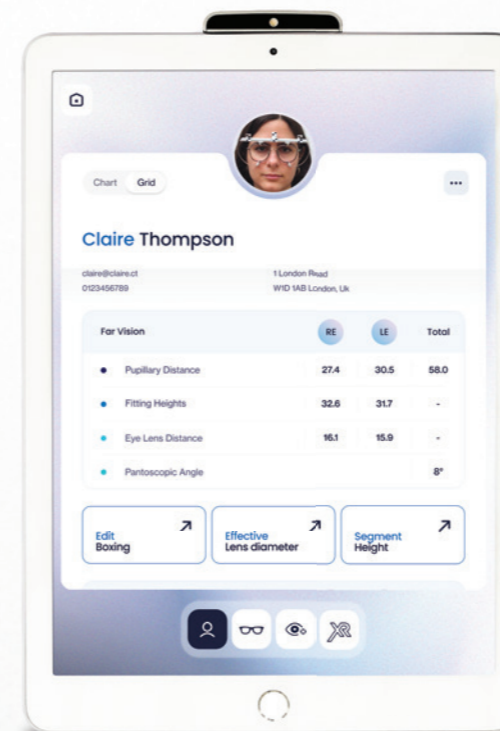

MEASUREMENTS MADE EASY

eye-ruler²

DIGITAL MEASUREMENTS ON IPAD

eye-ruler²

A UNIQUE COMBINATION OF THE LATEST TECHNOLOGIES

Eye-Ruler™ 2 is a compact iPad®-based measurements solution providing highly accurate centration parameters for entry-level to high-end lenses.

EASY-TO-USE & EFFICIENT MEASUREMENTS PROCESS

FAR VISION MEASUREMENTS

- Pupillary distances
- Fitting heights
- Segment heights for bifocals
- Eye-lens distance
- Pantoscopic tilt
- Wrap angle
- Frame dimensions
- Effective lens diameter

NEAR VISION MEASUREMENTS

- Pupillary distances
- Fitting heights
- Reading distance

Essilor exclusive measurements:

- Near Vision Behavior parameter for Varilux® XR series™ lenses

MEASUREMENTS RESULTS

- User-friendly display with all results at a glance.
- 2 displays available: chart and grid.

THE MOST COMPACT MEASUREMENT DEVICE

Eye-Ruler™ 2 is a compact device quick and easy to install, fitting most of the latest generation iPads and easy to use.

QUICK & EASY TO INSTALL

WIDE COMPATIBILITY WITH IPAD®